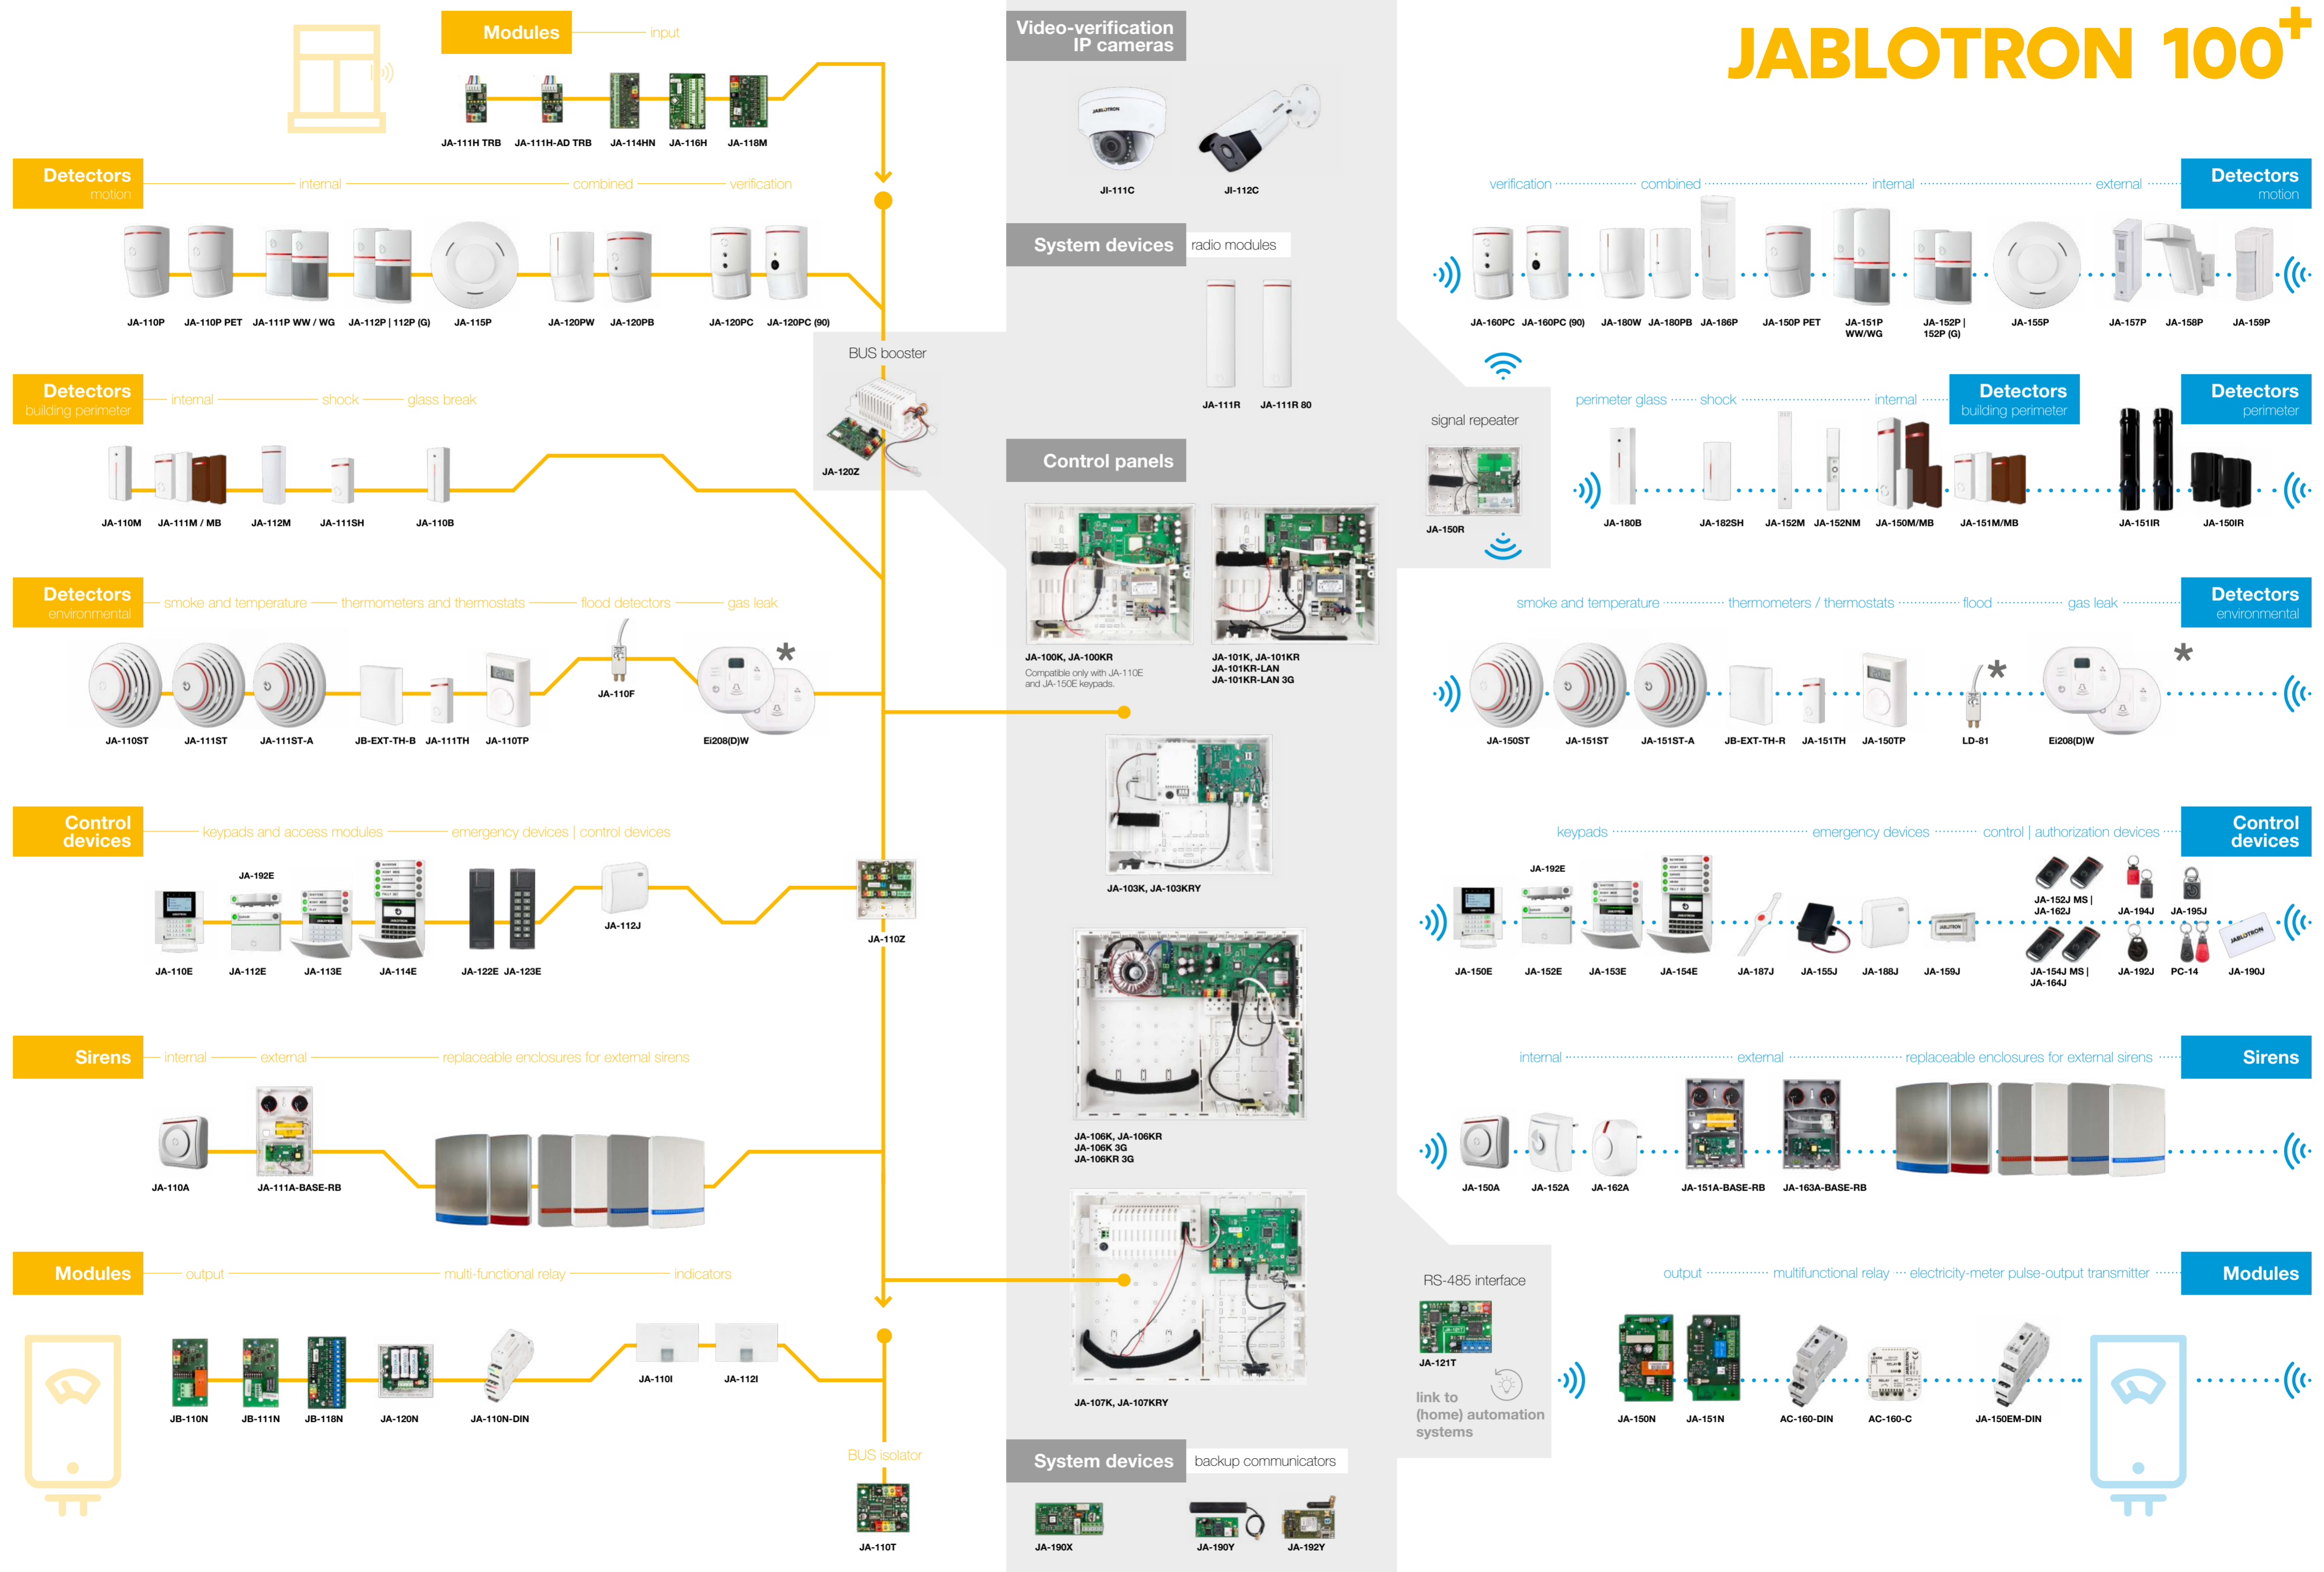

# JABLOTRON 100+

Illustrative diagram only, does not show wiring instructions! The product map does not list the entire range, please visit [www.jablotron.com](http://www.jablotron.com) for a complete overview.

\* For functional installation, additional features are required (see the installation manual).

## ABOUT JABLOTRON

We are a purely Czech technology company with our own development and production and a tradition that dates back to 1990. Together with twenty other companies we form the JABLOTRON GROUP. We provide state-of-the-art solutions for the protection of property and the health and safety of our customers. We always place emphasis on the user comfort of our products.

**JABLOTRON**  
CREATING ALARMS

**PRODUCT MAP**  
JABLOTRON 100+ system  
Alarm with intuitive control

**73**  
countries  
buy our products

**1.3**  
million  
secured buildings

**670**  
employees

We have been defining the standard of the global IoT network